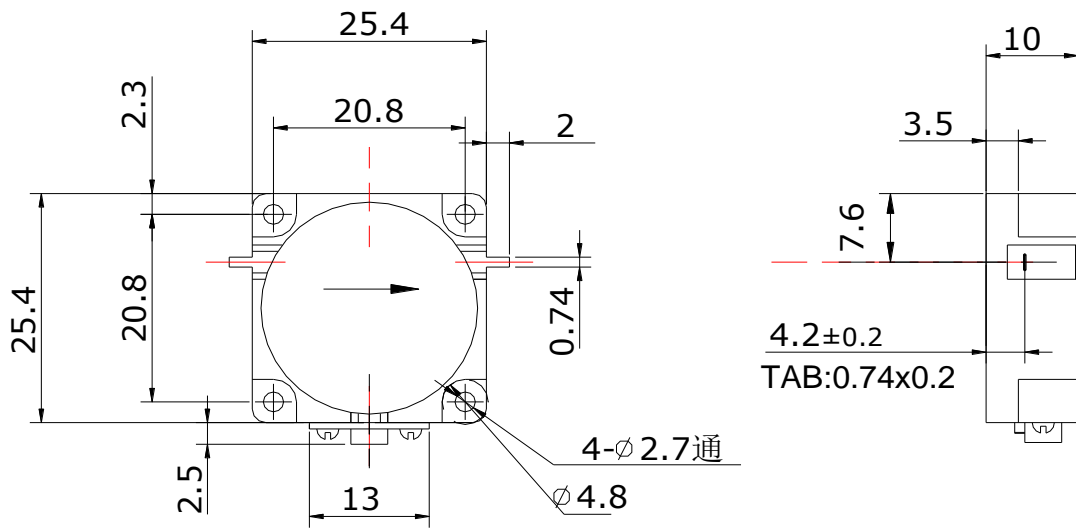

成都利德尔科技有限公司 ChengDu Leader Microwave Technology Co.,Ltd

电话: 028-65199117 传真: 028-65199116

<http://www.leadermicrowave.com> sales@leader-mw.com

TEL: +86-28-65199117 FAX: +86-28-65199116

Add: 中国 成都市成华区华翰路 89 号 610000

No.89,Huahan Road, chenghua Zone Chengdu, Sichuan China Zip Code:610000