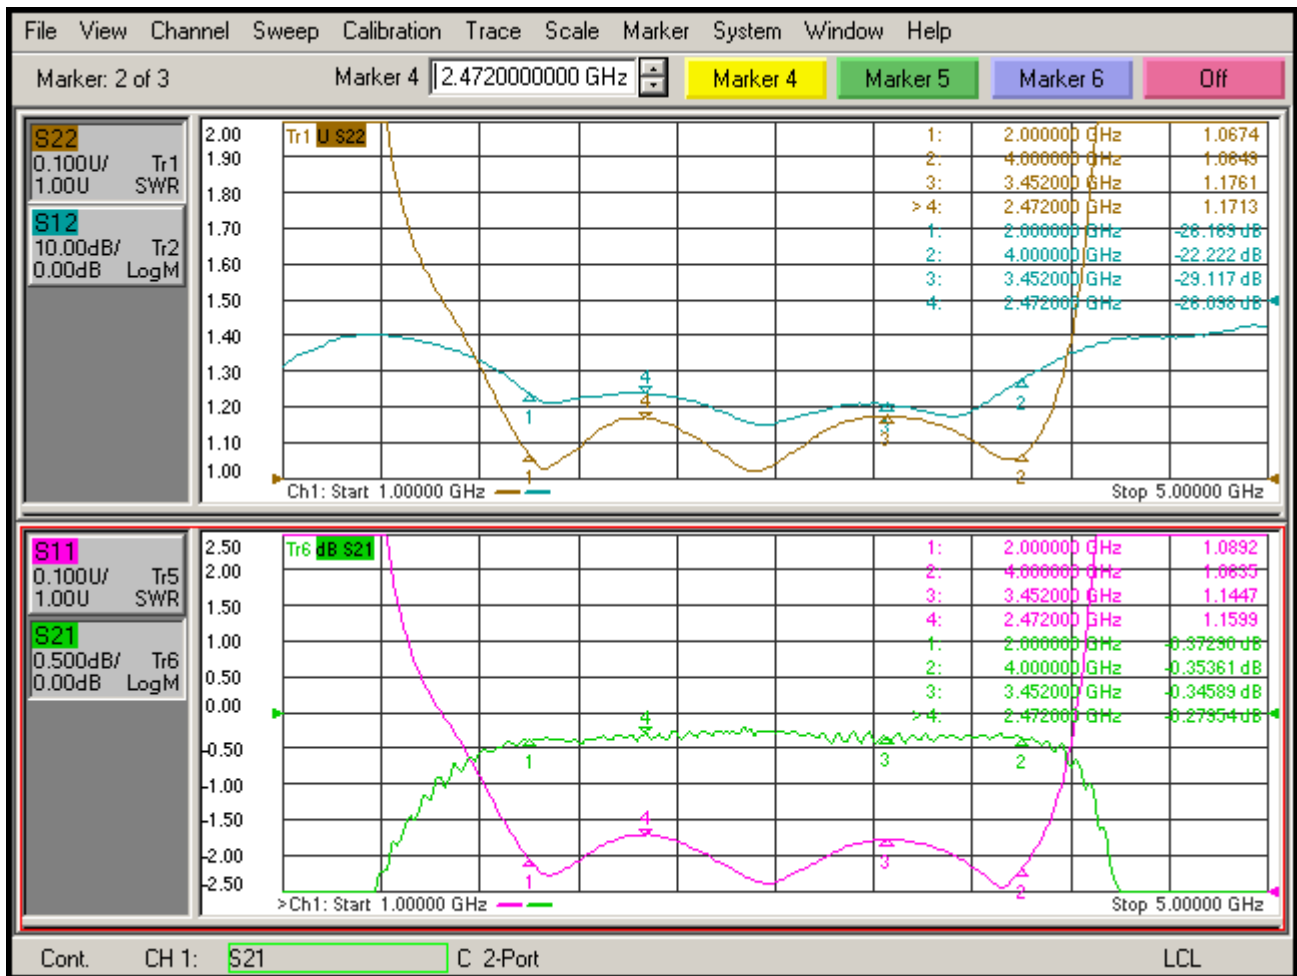

成都利德尔科技有限公司 ChengDu Leader Microwave Technology Co.,Ltd

电话: 028-65199117 传真: 028-65199116

<http://www.leadermicrowave.com> sales@leader-mw.com

TEL: +86-28-65199117 FAX: +86-28-65199116

Add: 中国 成都市成华区华翰路 89 号 610000

No.89,Huahan Road, chenghua Zone Chengdu, Sichuan China Zip Code:610000