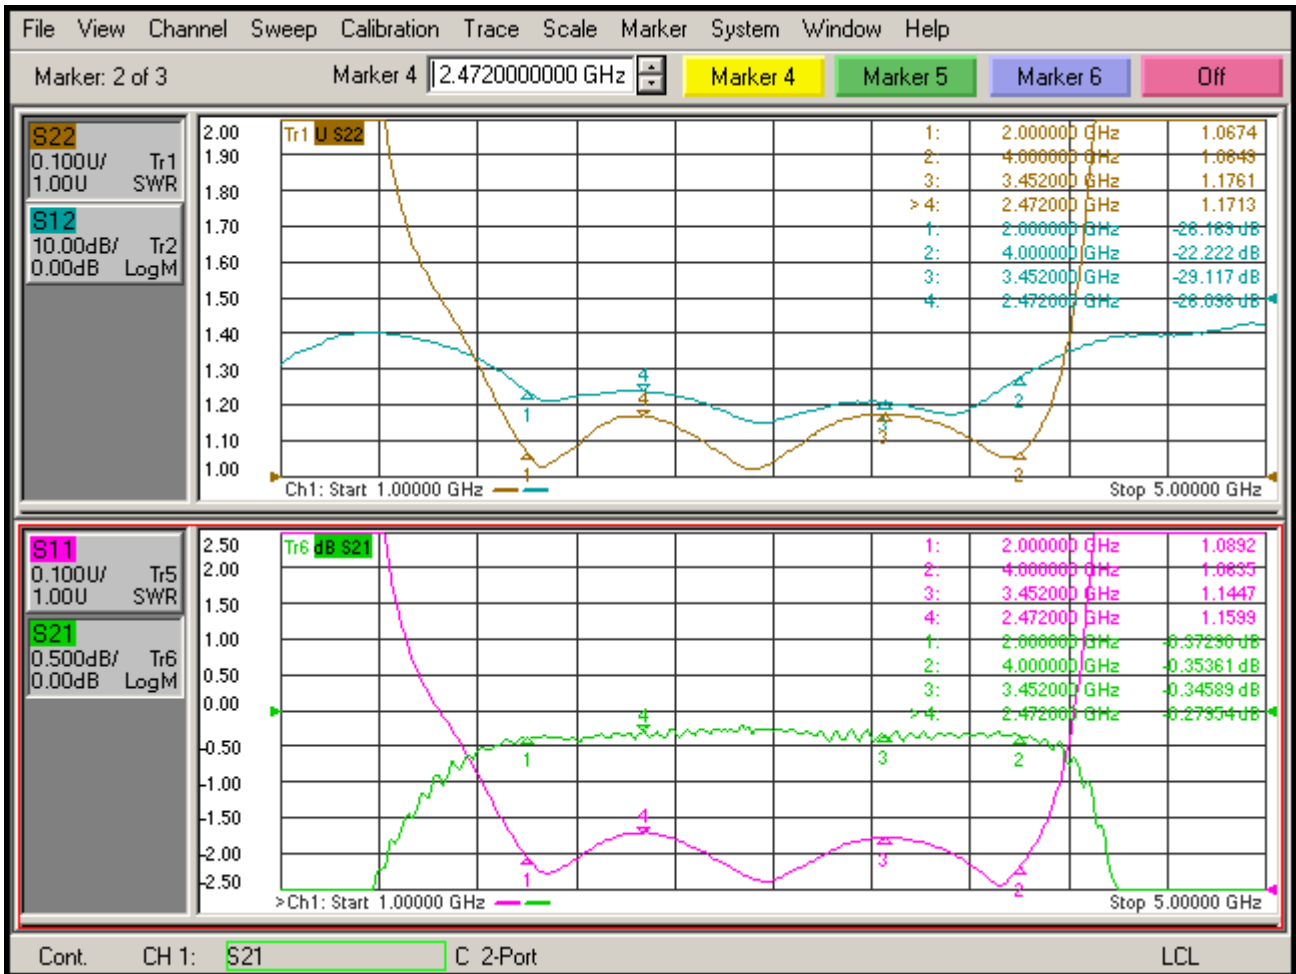

成都利德尔科技有限公司 ChengDu Leader Microwave Technology Co.,Ltd

电话: 028-65199117 传真: 028-65199116

<http://www.leadermicrowave.com> sales@leader-mw.com

TEL: +86-28-65199117 FAX: +86-28-65199116

Add: 中国 成都市成华区华翰路 89 号 610000

No.89,Huahan Road, chenghua Zone Chengdu, Sichuan China Zip Code:610000